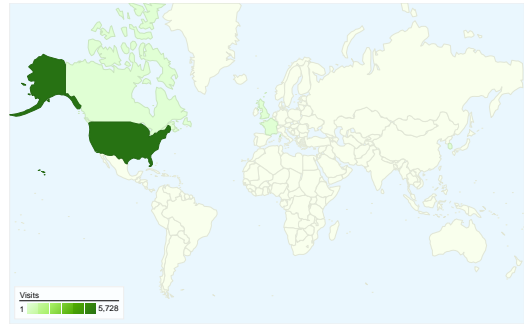

Visitors
2,829

Map Overlay world

Traffic Sources Overview

Content Overview

Pages	Pageviews	% Pageviews
/	8,661	22.87%
/index.cfm?action=main.team&l	1,728	4.56%
/index.cfm?action=main.team&l	1,107	2.92%
/index.cfm?action=main.main	1,088	2.87%
/index.cfm?action=main.team&l	880	2.32%

2,829 people visited this site

5,783 Visits

2,829 Absolute Unique Visitors

37,869 Pageviews

6.55 Average Pageviews

00:02:38 Time on Site

12.55% Bounce Rate

33.98% New Visits

All traffic sources sent a total of 5,783 visits

24.74% Direct Traffic

70.83% Referring Sites

4.43% Search Engines

- Referring Sites
4,096.00 (70.83%)
- Direct Traffic
1,431.00 (24.74%)
- Search Engines
256.00 (4.43%)

5,783 visits came from 20 countries/territories

Site Usage

Country/Territory	Visits	Pages/Visit	Avg. Time on Site	% New Visits	Bounce Rate
Visits 5,783 % of Site Total: 100.00%	Pages/Visit 6.55 Site Avg: 6.55 (0.00%)	Avg. Time on Site 00:02:38 Site Avg: 00:02:38 (0.00%)	% New Visits 33.98% Site Avg: 33.98% (0.00%)	Bounce Rate 12.55% Site Avg: 12.55% (0.00%)	
United States	5,728	6.55	00:02:38	33.52%	12.34%
France	14	2.71	00:03:28	100.00%	50.00%
Canada	8	1.12	00:00:08	100.00%	87.50%
South Korea	6	10.50	00:03:41	50.00%	0.00%
United Kingdom	5	15.40	00:04:50	80.00%	40.00%
Mexico	3	3.00	00:01:12	0.00%	0.00%
Australia	2	6.50	00:12:20	100.00%	0.00%
Philippines	2	4.00	00:00:42	100.00%	50.00%
Germany	2	1.50	00:00:53	100.00%	50.00%