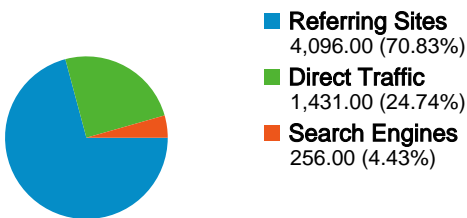

Traffic Sources Overview

Content Overview

Pages	Pageviews	% Pageviews
/	8,661	22.87%
/index.cfm?action=main.team&l	1,728	4.56%
/index.cfm?action=main.team&l	1,107	2.92%
/index.cfm?action=main.main	1,088	2.87%
/index.cfm?action=main.team&l	880	2.32%