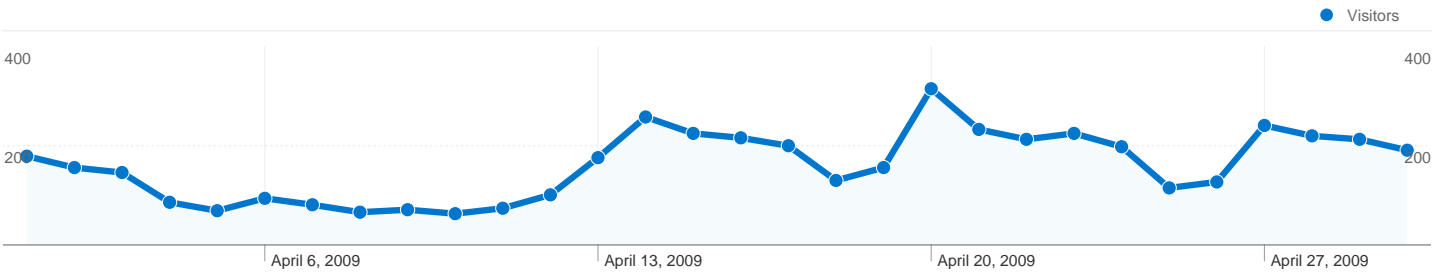

Site Usage

5,783 Visits

12.55% Bounce Rate

37,869 Pageviews

00:02:38 Avg. Time on Site

6.55 Pages/Visit

33.98% % New Visits

Visitors Overview

Visitors
2,829

Map Overlay world

Traffic Sources Overview

Content Overview

Pages	Pageviews	% Pageviews
/	8,661	22.87%
/index.cfm?action=main.team&l	1,728	4.56%
/index.cfm?action=main.team&l	1,107	2.92%
/index.cfm?action=main.main	1,088	2.87%
/index.cfm?action=main.team&l	880	2.32%

2,829 people visited this site

5,783 Visits

2,829 Absolute Unique Visitors

37,869 Pageviews

6.55 Average Pageviews

00:02:38 Time on Site

12.55% Bounce Rate

33.98% New Visits

5,783 visits came from 20 countries/territories

Site Usage

Country/Territory	Visits	Pages/Visit	Avg. Time on Site	% New Visits	Bounce Rate
Visits 5,783 % of Site Total: 100.00%	Pages/Visit 6.55 Site Avg: 6.55 (0.00%)	Avg. Time on Site 00:02:38 Site Avg: 00:02:38 (0.00%)	% New Visits 33.98% Site Avg: 33.98% (0.00%)	Bounce Rate 12.55% Site Avg: 12.55% (0.00%)	
United States	5,728	6.55	00:02:38	33.52%	12.34%
France	14	2.71	00:03:28	100.00%	50.00%
Canada	8	1.12	00:00:08	100.00%	87.50%
South Korea	6	10.50	00:03:41	50.00%	0.00%
United Kingdom	5	15.40	00:04:50	80.00%	40.00%
Mexico	3	3.00	00:01:12	0.00%	0.00%
Australia	2	6.50	00:12:20	100.00%	0.00%
Philippines	2	4.00	00:00:42	100.00%	50.00%
Germany	2	1.50	00:00:53	100.00%	50.00%