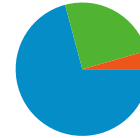

2,829 people visited this site

5,783 Visits

2,829 Absolute Unique Visitors

37,869 Pageviews

6.55 Average Pageviews

00:02:38 Time on Site

12.55% Bounce Rate

33.98% New Visits

Technical Profile

Browser	Visits	% visits	Connection Speed	Visits	% visits
Internet Explorer	3,914	67.68%	Cable	2,273	39.30%
Firefox	1,108	19.16%	T1	1,957	33.84%
Safari	707	12.23%	Unknown	692	11.97%
Chrome	42	0.73%	DSL	555	9.60%
Netscape	5	0.09%	Dialup	177	3.06%

All traffic sources sent a total of 5,783 visits

24.74% Direct Traffic

70.83% Referring Sites

4.43% Search Engines

- Referring Sites
4,096.00 (70.83%)
- Direct Traffic
1,431.00 (24.74%)
- Search Engines
256.00 (4.43%)