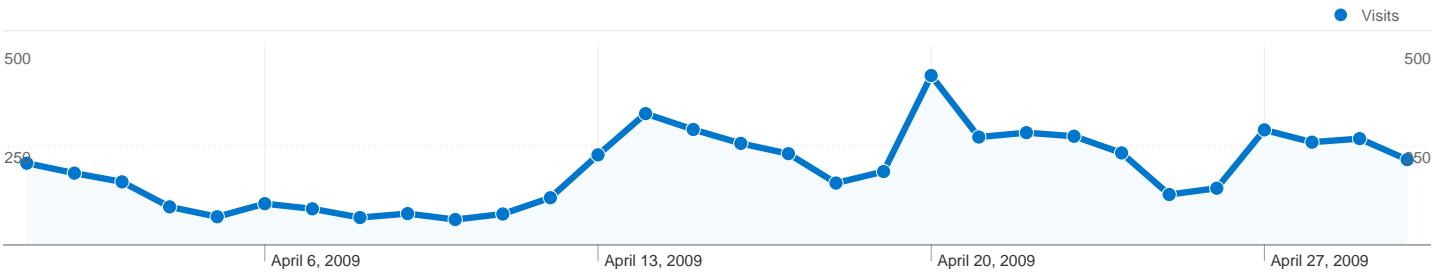

Site Usage

5,783 Visits

12.55% Bounce Rate

37,869 Pageviews

00:02:38 Avg. Time on Site

6.55 Pages/Visit

33.98% % New Visits

Visitors Overview

2,829 people visited this site

5,783 Visits

2,829 Absolute Unique Visitors

37,869 Pageviews

6.55 Average Pageviews

00:02:38 Time on Site

12.55% Bounce Rate

33.98% New Visits

All traffic sources sent a total of 5,783 visits

24.74% Direct Traffic

70.83% Referring Sites

4.43% Search Engines

- Referring Sites
4,096.00 (70.83%)
- Direct Traffic
1,431.00 (24.74%)
- Search Engines
256.00 (4.43%)

5,783 visits came from 20 countries/territories

Site Usage

Country/Territory	Visits	Pages/Visit	Avg. Time on Site	% New Visits	Bounce Rate
Visits 5,783 % of Site Total: 100.00%	Pages/Visit 6.55 Site Avg: 6.55 (0.00%)	Avg. Time on Site 00:02:38 Site Avg: 00:02:38 (0.00%)	% New Visits 33.98% Site Avg: 33.98% (0.00%)	Bounce Rate 12.55% Site Avg: 12.55% (0.00%)	
United States	5,728	6.55	00:02:38	33.52%	12.34%
France	14	2.71	00:03:28	100.00%	50.00%
Canada	8	1.12	00:00:08	100.00%	87.50%
South Korea	6	10.50	00:03:41	50.00%	0.00%
United Kingdom	5	15.40	00:04:50	80.00%	40.00%
Mexico	3	3.00	00:01:12	0.00%	0.00%
Australia	2	6.50	00:12:20	100.00%	0.00%
Philippines	2	4.00	00:00:42	100.00%	50.00%
Germany	2	1.50	00:00:53	100.00%	50.00%