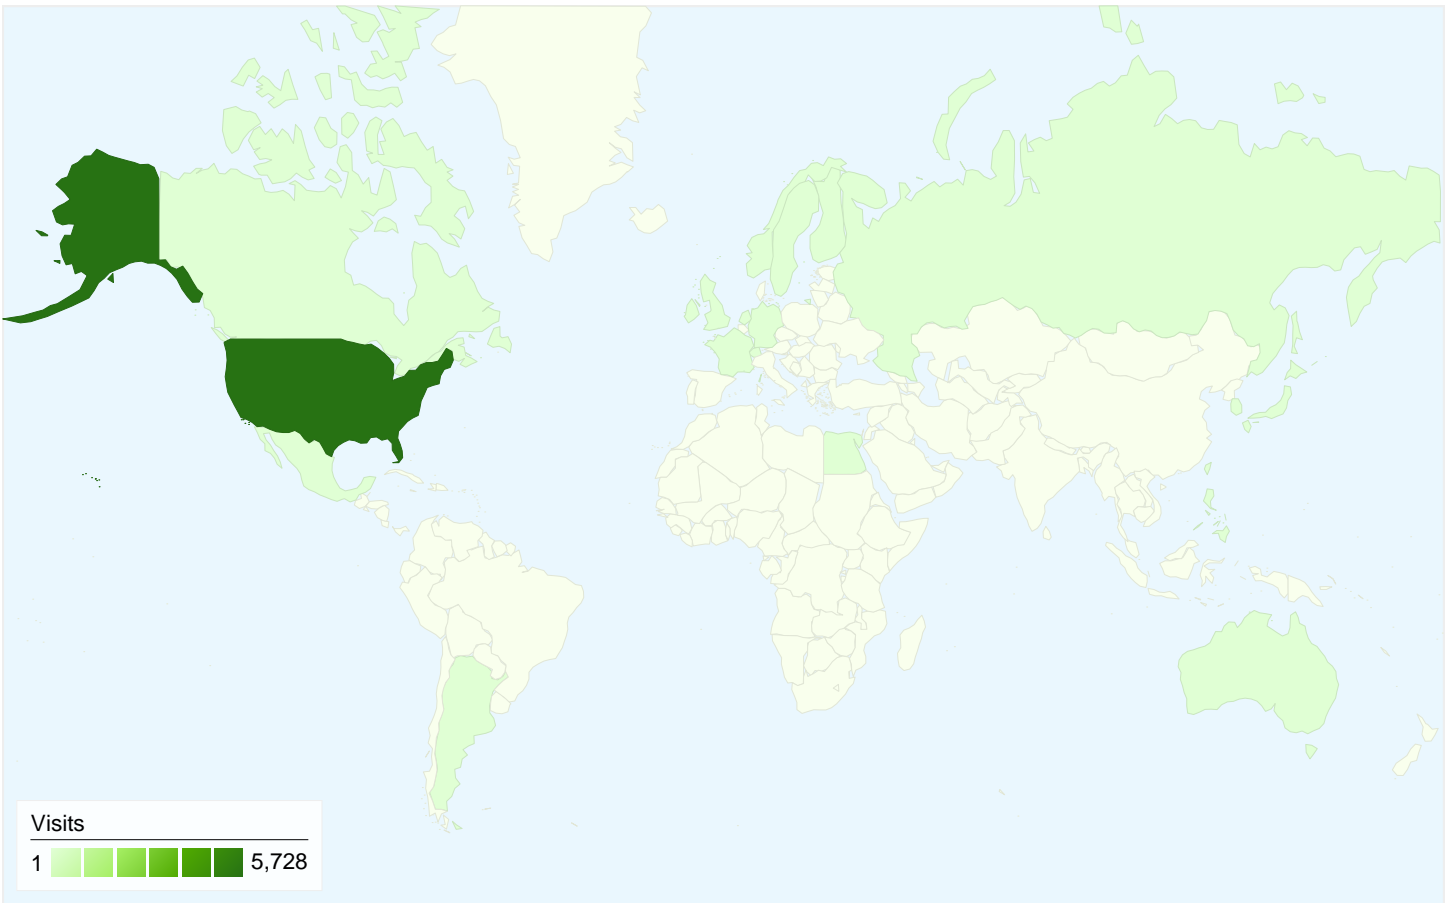

Visitors
2,829

Map Overlay world

Traffic Sources Overview

Content Overview

Pages	Pageviews	% Pageviews
/	8,661	22.87%
/index.cfm?action=main.team&l	1,728	4.56%
/index.cfm?action=main.team&l	1,107	2.92%
/index.cfm?action=main.main	1,088	2.87%
/index.cfm?action=main.team&l	880	2.32%

2,829 people visited this site

5,783 Visits

2,829 Absolute Unique Visitors

37,869 Pageviews

6.55 Average Pageviews

00:02:38 Time on Site

12.55% Bounce Rate

33.98% New Visits

All traffic sources sent a total of 5,783 visits

24.74% Direct Traffic

70.83% Referring Sites

4.43% Search Engines

- Referring Sites
4,096.00 (70.83%)
- Direct Traffic
1,431.00 (24.74%)
- Search Engines
256.00 (4.43%)

5,783 visits came from 20 countries/territories

Site Usage

Country/Territory	Visits	Pages/Visit	Avg. Time on Site	% New Visits	Bounce Rate
Visits 5,783 % of Site Total: 100.00%	Pages/Visit 6.55 Site Avg: 6.55 (0.00%)	Avg. Time on Site 00:02:38 Site Avg: 00:02:38 (0.00%)	% New Visits 33.98% Site Avg: 33.98% (0.00%)	Bounce Rate 12.55% Site Avg: 12.55% (0.00%)	
United States	5,728	6.55	00:02:38	33.52%	12.34%
France	14	2.71	00:03:28	100.00%	50.00%
Canada	8	1.12	00:00:08	100.00%	87.50%
South Korea	6	10.50	00:03:41	50.00%	0.00%
United Kingdom	5	15.40	00:04:50	80.00%	40.00%
Mexico	3	3.00	00:01:12	0.00%	0.00%
Australia	2	6.50	00:12:20	100.00%	0.00%
Philippines	2	4.00	00:00:42	100.00%	50.00%
Germany	2	1.50	00:00:53	100.00%	50.00%