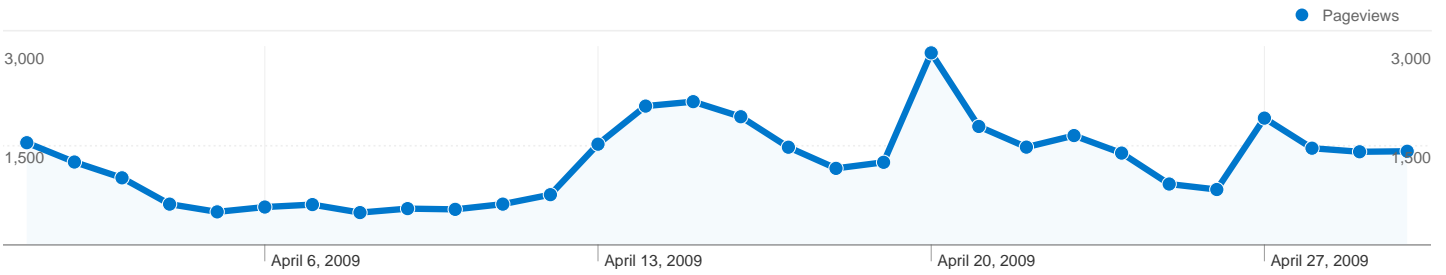

Pages on this site were viewed a total of 37,869 times

37,869 Pageviews

25,795 Unique Views

12.55% Bounce Rate

Top Content

Pages	Pageviews	% Pageviews
/	8,661	22.87%
/index.cfm?action=main.team&ID=4517	1,728	4.56%
/index.cfm?action=main.team&ID=4515	1,107	2.92%
/index.cfm?action=main.main	1,088	2.87%
/index.cfm?action=main.team&ID=4518	880	2.32%