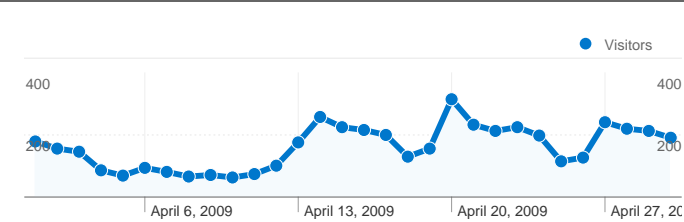

Site Usage

5,783 Visits

12.55% Bounce Rate

37,869 Pageviews

00:02:38 Avg. Time on Site

6.55 Pages/Visit

33.98% % New Visits

Visitors Overview

2,829 people visited this site

5,783 Visits

2,829 Absolute Unique Visitors

37,869 Pageviews

6.55 Average Pageviews

00:02:38 Time on Site

12.55% Bounce Rate

33.98% New Visits

5,783 visits came from 20 countries/territories

Site Usage

Country/Territory	Visits	Pages/Visit	Avg. Time on Site	% New Visits	Bounce Rate
Visits 5,783 % of Site Total: 100.00%	Pages/Visit 6.55 Site Avg: 6.55 (0.00%)	Avg. Time on Site 00:02:38 Site Avg: 00:02:38 (0.00%)	% New Visits 33.98% Site Avg: 33.98% (0.00%)	Bounce Rate 12.55% Site Avg: 12.55% (0.00%)	
United States	5,728	6.55	00:02:38	33.52%	12.34%
France	14	2.71	00:03:28	100.00%	50.00%
Canada	8	1.12	00:00:08	100.00%	87.50%
South Korea	6	10.50	00:03:41	50.00%	0.00%
United Kingdom	5	15.40	00:04:50	80.00%	40.00%
Mexico	3	3.00	00:01:12	0.00%	0.00%
Australia	2	6.50	00:12:20	100.00%	0.00%
Philippines	2	4.00	00:00:42	100.00%	50.00%
Germany	2	1.50	00:00:53	100.00%	50.00%

Japan	2	3.00	00:01:18	50.00%	0.00%
					1 - 10 of 20

Pages on this site were viewed a total of 37,869 times

37,869 Pageviews

25,795 Unique Views

12.55% Bounce Rate

Top Content

Pages	Pageviews	% Pageviews
/	8,661	22.87%
/index.cfm?action=main.team&ID=4517	1,728	4.56%
/index.cfm?action=main.team&ID=4515	1,107	2.92%
/index.cfm?action=main.main	1,088	2.87%
/index.cfm?action=main.team&ID=4518	880	2.32%